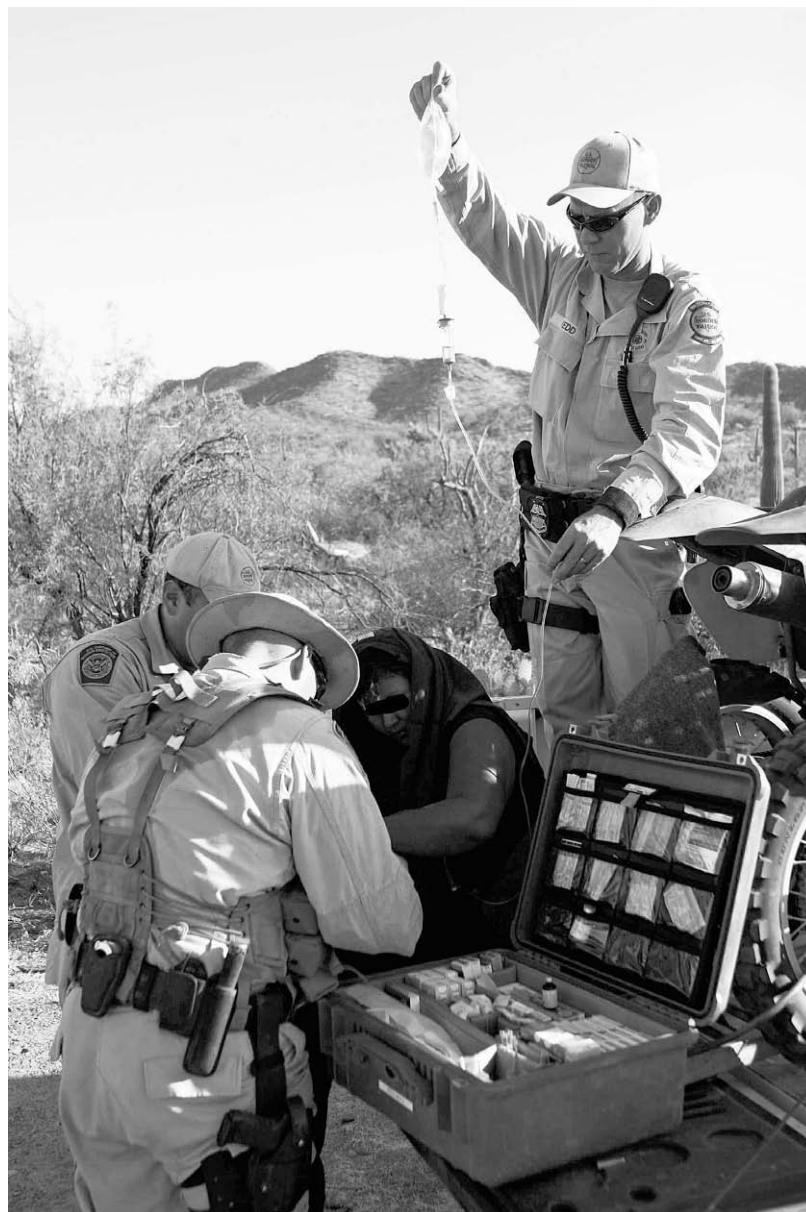

IMAGES

Wilderness Image

BORSTAR agents frequently provide emergency evaluation and care to undocumented border crossers suffering from heat illnesses. These tactical EMS providers work in remote and environmentally hostile wilderness areas. Because undocumented immigrants attempt covert crossings in these areas, they are especially prone to advanced states of dehydration and heat illness when encountered by BORSTAR. Over 100 individuals die of heatstroke in Southern Arizona every summer. Photo ©United States Border Patrol.